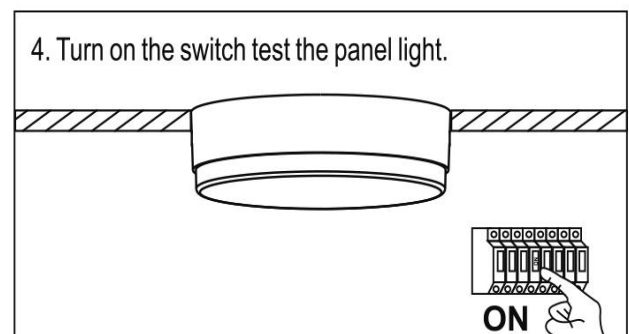

Certificates & Lifespan

Life (h)	50,000
Certificates	CB / ENEC /RoHS
Standards	ISO9001:2015

Logistical Data

Product code	Dimensions (L*W*H)	Pcs/ carton	G.W. kg	Volume CBM
HYD-122CR-15W	38*31*38.5 cm	20	...	0.04535

Installation Method

Disclaimer

Subject to change without notice. Errors and omission excepted. Always make sure to use the most recent release