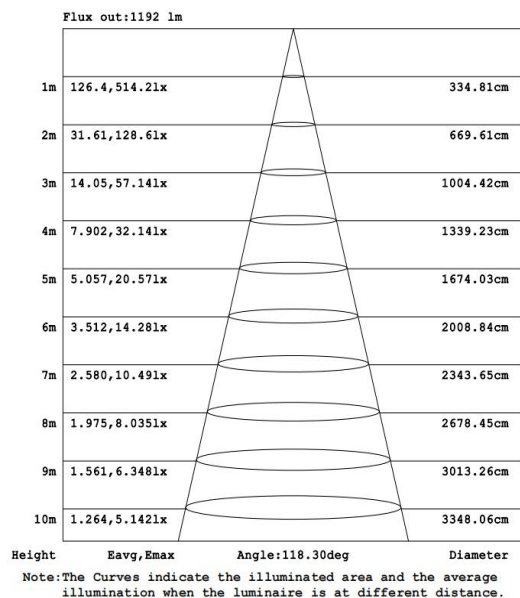

## Electrical Data

Nominal wattage (W)	<b>15W</b>
Nominal Voltage (V)	100-240
Mains Frequency (Hz)	50
Nominal Current (mA)	72
LED Driver Current (mA)	400
LED Driver Voltage (V)	30-40
LED Driver Efficiency (%)	...
Power Factor $\lambda$	0.9
Total harmonic distortion (%)	...
Operating mode	External LED driver

## Photometrical data

Luminous flux $\pm 10\%$ (lm)	1678 lm
Luminous efficacy	108 lm/w
Color temperature	<b>6500K</b>
Light color (designation)	Cold White
Color rendering index Ra	$\geq 80$
Standard deviation of color matching	$\leq 5$ SDCM
Luminous intensity/cd	508
Flickering	Flicker
Beam angle	119 °

## Dimensions & Weight

Diameter (mm)	175
Height (mm)	50
Product weight (g)	422