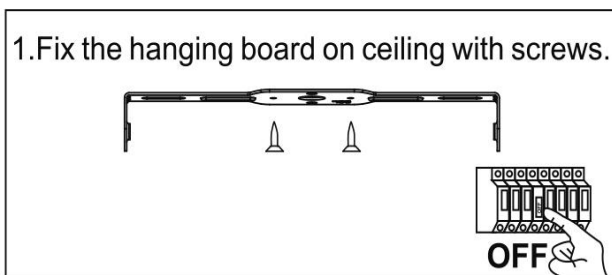

Certificates & Lifespan

Life (h)	50,000
Certificates	CB / ENEC /RoHS
Standards	ISO9001:2015

Logistical Data

Product code	Dimensions (L*W*H)	Pcs/ carton	G.W. kg	Volume CBM
HYD-122CR-15W	38*31*38.5 cm	20	...	0.04535

Installation Method

Disclaimer

Subject to change without notice. Errors and omission excepted. Always make sure to use the most recent release