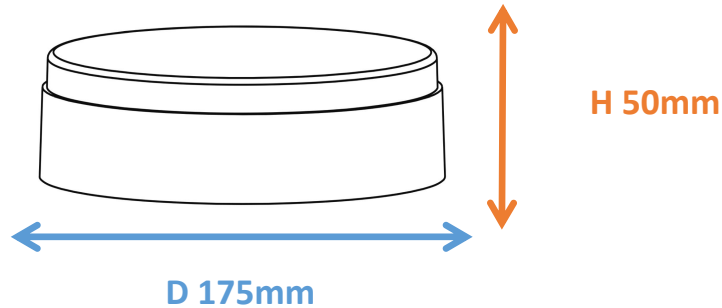

## Photometrical data

Luminous flux $\pm 10\%$ (lm)	1678 lm
Luminous efficacy	108 lm/w
Color temperature	<b>6500K</b>
Light color (designation)	Cold White
Color rendering index Ra	$\geq 80$
Standard deviation of color matching	$\leq 5$ SDCM
Luminous intensity/cd	508
Flickering	Flicker
Beam angle	119 °

## Dimensions & Weight

Diameter (mm)	175
Height (mm)	50
Product weight (g)	422