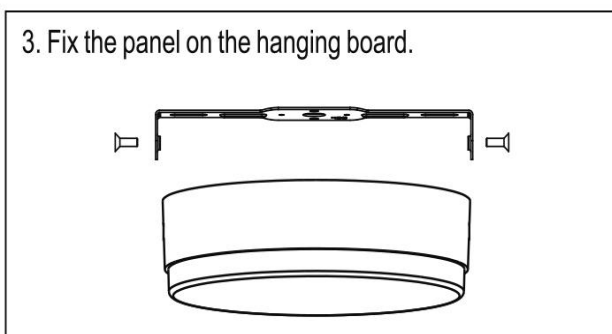

Certificates & Lifespan

Life (h)	50,000
Certificates	CB / ENEC /RoHS
Standards	ISO9001:2015

Logistical Data

Product code	Dimensions (L*W*H)	Pcs/ carton	G.W. kg	Volume CBM
HYD-122CR-15W	38*31*38.5 cm	20	...	0.04535

Installation Method

Disclaimer

Subject to change without notice. Errors and omission excepted. Always make sure to use the most recent release