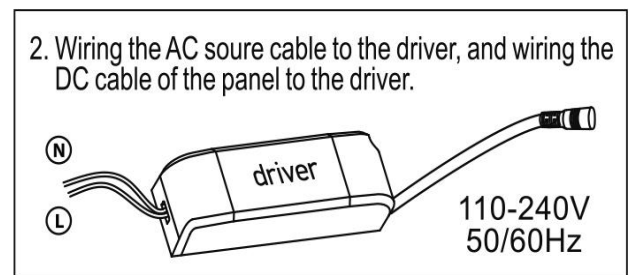

Certificates & Lifespan

Life (h)	50,000
Certificates	CB / ENEC /RoHS
Standards	ISO9001:2015

Logistical Data

Product code	Dimensions (L*W*H)	Pcs/ carton	G.W. kg	Volume CBM
HYD-122CR-15W	38*31*38.5 cm	20	...	0.04535

Installation Method

Disclaimer

Subject to change without notice. Errors and omission excepted. Always make sure to use the most recent release