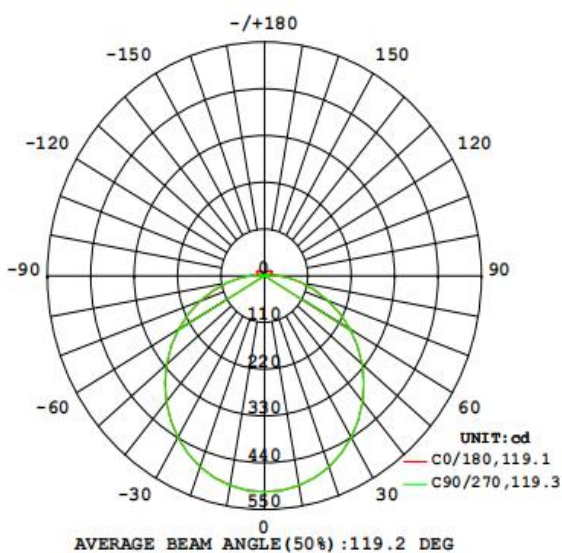

## Photometrical data

Luminous flux $\pm 10\%$ (lm)	1678 lm
Luminous efficacy	108 lm/w
Color temperature	<b>6500K</b>
Light color (designation)	Cold White
Color rendering index Ra	$\geq 80$
Standard deviation of color matching	$\leq 5$ SDCM
Luminous intensity/cd	508
Flickering	Flicker
Beam angle	119 °

## Dimensions & Weight

Diameter (mm)	175
Height (mm)	50
Product weight (g)	422