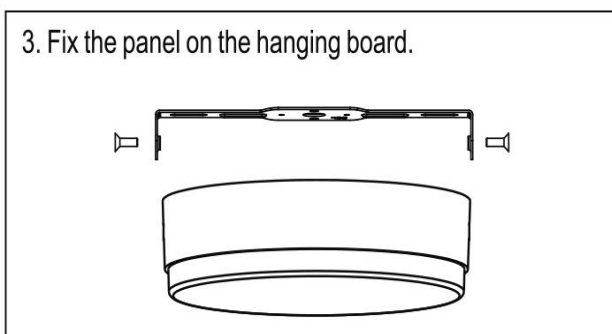

Certificates & Lifespan

Life (h)	50,000
Certificates	CB / ENEC /RoHS
Standards	ISO9001:2015

Logistical Data

Product code	Dimensions (L*W*H)	Pcs/ carton	G.W. kg	Volume CBM
HYD-122CR-20W	48*31*48.5 cm	20	...	0.07217

Installation Method

Disclaimer

Subject to change without notice. Errors and omission excepted. Always make sure to use the most recent release