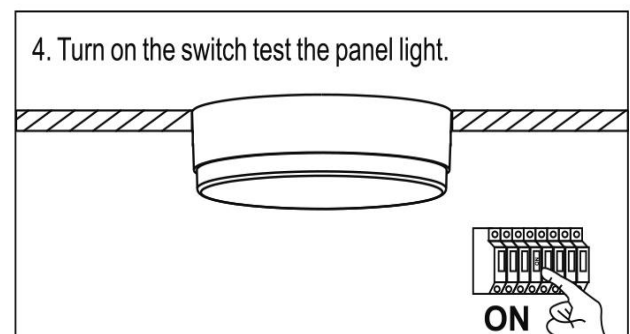

Certificates & Lifespan

Life (h)	50,000
Certificates	CB / ENEC /RoHS
Standards	ISO9001:2015

Logistical Data

Product code	Dimensions (L*W*H)	Pcs/ carton	G.W. kg	Volume CBM
HYD-122CR-20W	48*31*48.5 cm	20	...	0.07217

Installation Method

Disclaimer

Subject to change without notice. Errors and omission excepted. Always make sure to use the most recent release