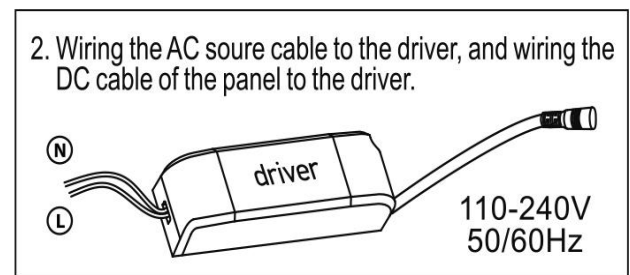

Certificates & Lifespan

Life (h)	50,000
Certificates	CB / ENEC /RoHS
Standards	ISO9001:2015

Logistical Data

Product code	Dimensions (L*W*H)	Pcs/ carton	G.W. kg	Volume CBM
HYD-122CR-20W	48*31*48.5 cm	20	...	0.07217

Installation Method

Disclaimer

Subject to change without notice. Errors and omission excepted. Always make sure to use the most recent release