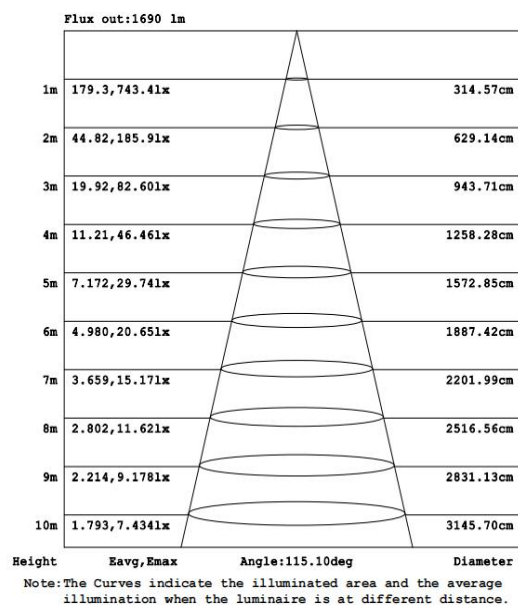

## Electrical Data

Nominal wattage (W)	<b>20W</b>
Nominal Voltage (V)	100-240
Mains Frequency (Hz)	50
Nominal Current (mA)	92
LED Driver Current (mA)	500
LED Driver Voltage (V)	30-40
LED Driver Efficiency (%)	...
Power Factor $\lambda$	0.9
Total harmonic distortion (%)	...
Operating mode	External LED driver

## Photometrical data

Luminous flux $\pm 10\%$ (lm)	2315 lm
Luminous efficacy	116 lm/w
Color temperature	<b>6500K</b>
Light color (designation)	Cold White
Color rendering index Ra	$\geq 80$
Standard deviation of color matching	$\leq 5$ SDCM
Luminous intensity/cd	739
Flickering	Flicker
Beam angle	116 °

## Dimensions & Weight

Diameter (mm)	225
Height (mm)	50
Product weight (g)	601