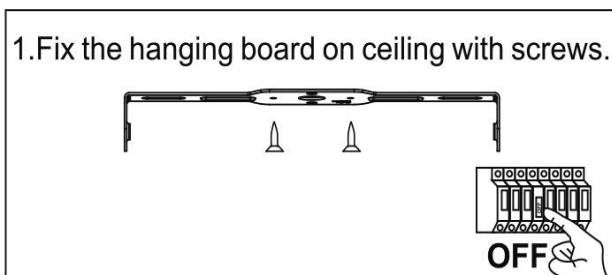

Certificates & Lifespan

Life (h)	50,000
Certificates	CB / ENEC /RoHS
Standards	ISO9001:2015

Logistical Data

Product code	Dimensions (L*W*H)	Pcs/ carton	G.W. kg	Volume CBM
HYD-122CR-20W	48*31*48.5 cm	20	...	0.07217

Installation Method

Disclaimer

Subject to change without notice. Errors and omission excepted. Always make sure to use the most recent release