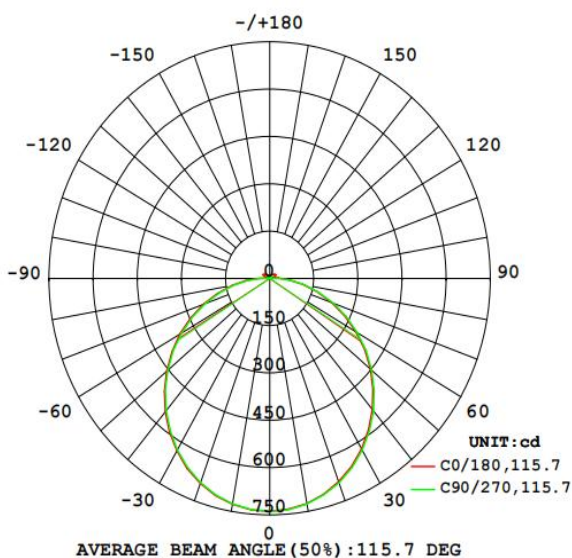

## Electrical Data

Nominal wattage (W)	<b>20W</b>
Nominal Voltage (V)	100-240
Mains Frequency (Hz)	50
Nominal Current (mA)	92
LED Driver Current (mA)	500
LED Driver Voltage (V)	30-40
LED Driver Efficiency (%)	...
Power Factor $\lambda$	0.9
Total harmonic distortion (%)	...
Operating mode	External LED driver

## Photometrical data

Luminous flux $\pm 10\%$ (lm)	2315 lm
Luminous efficacy	116 lm/w
Color temperature	<b>6500K</b>
Light color (designation)	Cold White
Color rendering index Ra	$\geq 80$
Standard deviation of color matching	$\leq 5$ SDCM
Luminous intensity/cd	739
Flickering	Flicker
Beam angle	116 °

## Dimensions & Weight

Diameter (mm)	225
Height (mm)	50
Product weight (g)	601