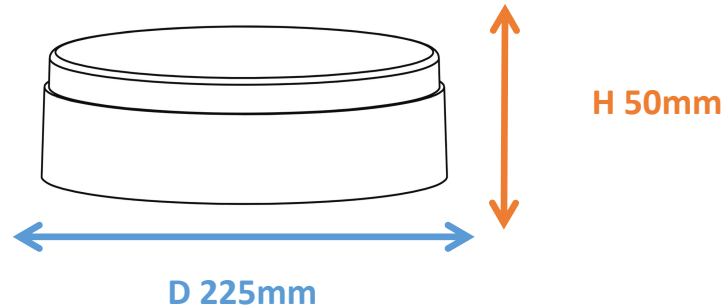

## Photometrical data

Luminous flux $\pm 10\%$ (lm)	2315 lm
Luminous efficacy	116 lm/w
Color temperature	<b>6500K</b>
Light color (designation)	Cold White
Color rendering index Ra	$\geq 80$
Standard deviation of color matching	$\leq 5$ SDCM
Luminous intensity/cd	739
Flickering	Flicker
Beam angle	116 °

## Dimensions & Weight

Diameter (mm)	225
Height (mm)	50
Product weight (g)	601