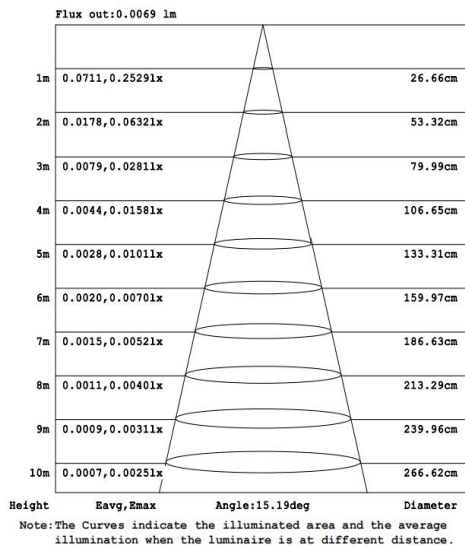

Features

- Warranty 5 years
- Glass, Good light transmission
- High light transmission mask to ensure uniform light, reduce the dark area of the lighting environment

Electrical Data

Nominal wattage (W)	5 W
Nominal Voltage (V)	220-240 V
Mains Frequency (Hz)	50
Nominal Current (mA)	47
LED Driver Current (mA)	120
LED Driver Voltage (VDC)	28-42
LED Driver Efficiency (%)	83%
Power Factor λ	0.55
Total harmonic distortion (%)	...
Operating mode	Built in LED driver

Photometrical data

Luminous flux $\pm 10\%$ (lm)	470 lm
Luminous efficacy	91 lm/w
Color temperature	3000K
Light color (designation)	Warm White
Color rendering index Ra	≥ 80
Standard deviation of color matching	≤ 5 SDCM
Luminous intensity/cd	27985
Flickering	Flicker free
Beam angle	151°

Dimensions & Weight

Diameter (mm)	65
Height (mm)	150
Product weight (g)	475

Material & Colors

Product color	Clear glass / Black Housing
Housing color	Black
Body material	Aluminum
Cover material	Glass
Mercury content	0.0 mg