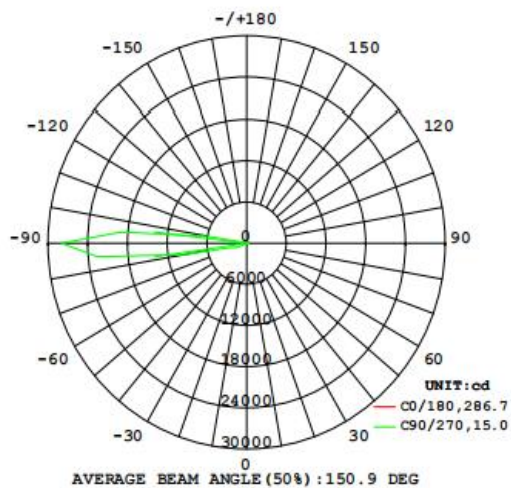

Features

- Warranty 5 years
- Glass, Good light transmission
- High light transmission mask to ensure uniform light, reduce the dark area of the lighting environment

Electrical Data

Nominal wattage (W)	5 W
Nominal Voltage (V)	220-240 V
Mains Frequency (Hz)	50
Nominal Current (mA)	47
LED Driver Current (mA)	120
LED Driver Voltage (VDC)	28-42
LED Driver Efficiency (%)	83%
Power Factor λ	0.55
Total harmonic distortion (%)	...
Operating mode	Built in LED driver

Photometrical data

Luminous flux $\pm 10\%$ (lm)	470 lm
Luminous efficacy	91 lm/w
Color temperature	3000K
Light color (designation)	Warm White
Color rendering index Ra	≥ 80
Standard deviation of color matching	≤ 5 SDCM
Luminous intensity/cd	27985
Flickering	Flicker free
Beam angle	151°

Dimensions & Weight

Diameter (mm)	65
Height (mm)	150
Product weight (g)	475

Material & Colors

Product color	Clear glass / Black Housing
Housing color	Black
Body material	Aluminum
Cover material	Glass
Mercury content	0.0 mg