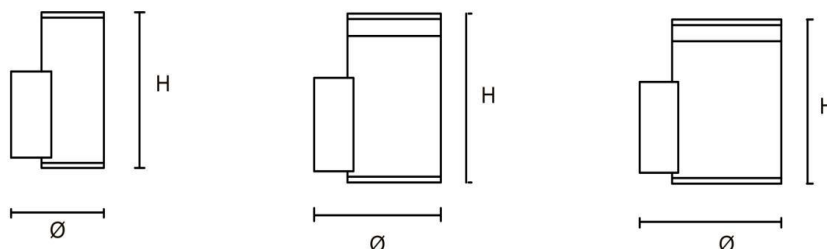

Features

- Warranty 5 years
- Glass, Good light transmission
- High light transmission mask to ensure uniform light, reduce the dark area of the lighting environment

Electrical Data

Nominal wattage (W)	5 W
Nominal Voltage (V)	220-240 V
Mains Frequency (Hz)	50
Nominal Current (mA)	47
LED Driver Current (mA)	120
LED Driver Voltage (VDC)	28-42
LED Driver Efficiency (%)	83%
Power Factor λ	0.55
Total harmonic distortion (%)	...
Operating mode	Built in LED driver

Photometrical data

Luminous flux $\pm 10\%$ (lm)	470 lm
Luminous efficacy	91 lm/w
Color temperature	3000K
Light color (designation)	Warm White
Color rendering index Ra	≥ 80
Standard deviation of color matching	≤ 5 SDCM
Luminous intensity/cd	27985
Flickering	Flicker free
Beam angle	151°

Dimensions & Weight

Diameter (mm)	65
Height (mm)	150
Product weight (g)	475

Material & Colors

Product color	Clear glass / Black Housing
Housing color	Black
Body material	Aluminum
Cover material	Glass
Mercury content	0.0 mg